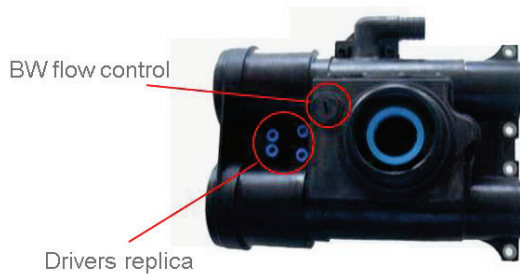

4. SIATA

SIATA 132

Reference	Code	Description	€
Siata 132 - Body - Versie Blacke			
0302130002	132A-MIX	V132 BLACK	Body 132 Black with mixing
0302130002	132A-BW-RE	V132 BLACK	Body 132 Black With flow controller and driver replica
0302130002	132T-MIX	V132 BLACK	Body 132 Black with turbine and mixing
0302130002	132E-BW-RE	V132 BLACK	Body 132 Black, external control, With flow controller and driver replica

The connections for Siata 132 valves need to be ordered separately

Reference	Code	Description	€
Connections Siata 132 valve			
0303294539	2265-B/05	Connections 1" Female - threaded connection	
0303294540	2265-C/05	Connections 1 1/4" Female - threaded connection	
0303294545	2265-K/05	Connections 1 1/2" Female - threaded connection	
0303294543	2265-H/05	Connections 1 1/2" male - threaded connection	
0303294544	2265-I/05	Connections 2" male - threaded connection	
Accessories for Siata 132 valve			
0402012685	SI/2201	Top distributor 132	
0402012686	SI/2202	Bottom distributor without riser tube 132	

The Siata 132 valve is delivered with top and bottom distributor but without riser tube

4. SIATA

SIATA 230

Code	Code	Description	€
Siata 230 - Body			
0302234180	V230A/05	Body 230	
0302234185	V230F/05	Body 230 Filter	
0302234186	V230T/05	Body 230 with turbine	
0302234183	V230E/05	Body 230, external control	

The Siata 230 valve is delivered with top and bottom distributor but without riser tube

SIATA 240

Code	Code	Description	€
Siata 240 - Body			
0302244187	V240A-05/05	Body 240	
0302244193	V240F-05/05	Body 240 Filter	
0302244198	V240T-05/05	Body 240 With turbine	